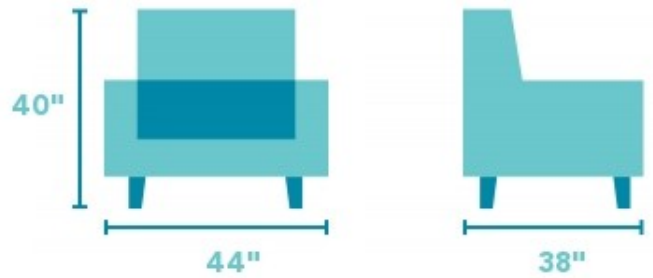

Product Details

- Spring Unit: Blue-Ribbon
- Back Construction: Attached
- Seat Construction: Removable
- Seat Cushion: Plush (PC)
- Optional Seat Cushion(s): Extra-Firm, High-Resiliency (HR)
- Standard Wood Finish: Valencia (V)
- Standard Nailhead Trim: Weathered Brass (W)

Harrison

CHAIR | 3270-10

44"W x 38"D x 40"H

23"SH x 23"SW x 21"SD x 27"AH

Casual confidence in a high-backed frame.

Taller friends and family will voice their appreciation for Harrison's high back design, making it a true conversation piece. Its rolled, pleated arms are accented by welt cording and nailhead trim for an elegant touch.