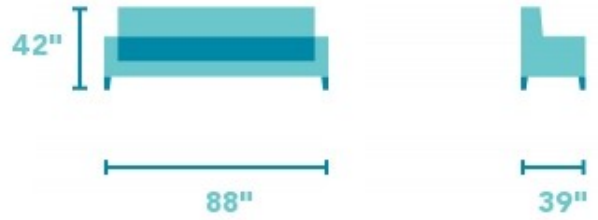

# Rio

FABRIC POWER RECLINING SOFA | 2904-62M

88"W x 39"D x 42"H  
20"SH x 72"SW x 21"SD x 24"AH  
Open Depth: 68"

### *Traditional frame with modern features.*

Rio's traditional frame is highlighted with subtle back wings and inset padded armrests that peek up for an interesting appeal. Its divided back cushion provides support all the way from your neck down to your lumbar region for full support. A power reclining mechanism lets you change angles effortlessly from an upright to a fully reclined position.