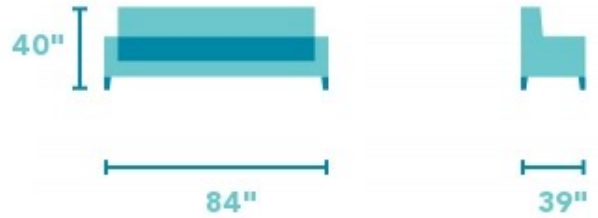

Catalina

FABRIC POWER RECLINING SOFA WITH POWER HEADRESTS | 2900-62H

84"W x 39"D x 40"H
 19"SH x 74"SW x 21"SD x 24"AH
 Open Depth: 67"

Product Details

- Blue Steel Spring unit
- Attached back cushions
- Attached high-density seat cushions
- Close wall proximity allows you to open and recline in any position with the furniture positioned only five inches from the wall.
- Power mechanism allows you to smoothly recline to any position with the touch of a button.
- Power headrest mechanism allows you to adjust the headrest with a touch of a button.
- Two power buttons allow you to operate the reclining and headrest mechanisms independently.
- Single USB port is included on each power button control.
- Home buttons return the headrests and footrests to their original positions.
- Removable backs allow for easy lifting and maneuvering through doorways.
- Only available in select fabrics.

Contoured seating in a sleek and modern design.

Catalina's contoured seating provides body-hugging, ultra comfort lasting day after day and year after year. A fully padded footrest and divided back cushions add to Catalina's luxury and appeal, and its sloped arms and deep-set back wings accentuate its sleek and modern design. A power reclining mechanism lets you change angles effortlessly from an upright to a fully reclined position, and a dual power button allows you to independently adjust the headrest for custom relaxation.