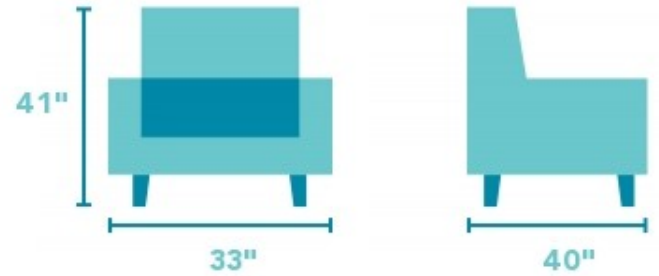

Catalina

FABRIC ROCKING RECLINER | 2900-51

33"W x 40"D x 41"H
19"SH x 22"SW x 21"SD x 24"AH
Open Depth: 66"

Product Details

- Blue Steel Spring unit
- Attached back cushion
- Attached high-density seat cushion
- 13 in. wall clearance
- To lower the footrest, apply pressure to it in a downward motion. Lowering the footrest with the handle can damage the recliner.
- Safety locks prevent the recliner from rocking while reclining.
- Removable back allows for easy lifting and maneuvering through doorways.
- Only available in select fabrics.

Contoured seating in a sleek and modern design.

Catalina's contoured seating provides body-hugging, ultra comfort lasting day after day and year after year. A fully padded footrest and divided back cushions add to Catalina's luxury and appeal, and its sloped arms and deep-set back wings accentuate its sleek and modern design. Rock back and forth while relaxing, or effortlessly recline at multiple angles from an upright to a fully reclined position.