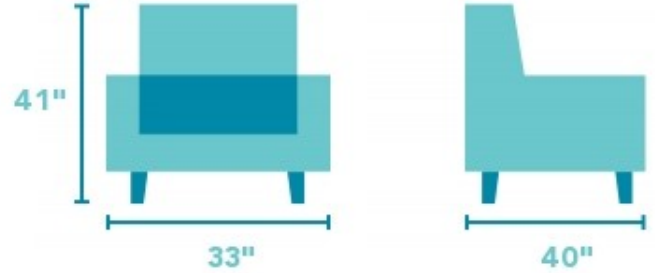

# Catalina

FABRIC POWER RECLINER WITH POWER HEADREST | 2900-50H

33"W x 40"D x 41"H  
19"SH x 22"SW x 21"SD x 24"AH  
Open Depth: 66"

## Product Details

- Blue Steel Spring unit
- Attached back cushion
- Attached high-density seat cushion
- Close wall proximity allows you to open and recline in any position with the furniture positioned only five inches from the wall.
- Power mechanism allows you to smoothly recline to any position with the touch of a button.
- Power headrest mechanism allows you to adjust the headrest with a touch of a button.
- Two power buttons allow you to operate the reclining and headrest mechanisms independently.
- Single USB port is included on the power button control.
- Home button returns the headrest and footrest to their original positions.
- Removable back allows for easy lifting and maneuvering through doorways.
- Only available in select fabrics.