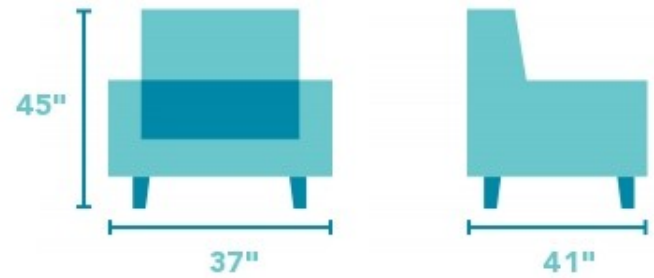

Magnus

FABRIC SWIVEL GLIDING RECLINER | 2888-53

37"W x 41"D x 45"H
 20"SH x 20"SW x 21"SD x 27"AH
 Open Depth: 68"

Product Details

- Blue Steel Spring unit
- Attached back cushion
- Attached high-density seat cushion
- 14 in. wall clearance
- Swivels a full 360 degrees.
- Glides or reclines from any swivel position.
- Swivels in all directions while reclined.
- To lower the footrest, apply pressure to it in a downward motion. Lowering the footrest with the handle can damage the recliner.
- Safety locks prevent the recliner from gliding while reclining.
- Removable back allows for easy lifting and maneuvering through doorways.
- Only available in select fabrics.

Crisp design unites with sought after comfort.

If your idea of ultimate relaxation involves lounging and reclining back to watch some TV, Magnus is the style for you. Its scale combined with plush pillow arms and channeled back cushions will make this your new favorite napping place. Enjoy smoothly gliding back and forth or reclining from an upright to a fully reclined position effortlessly.