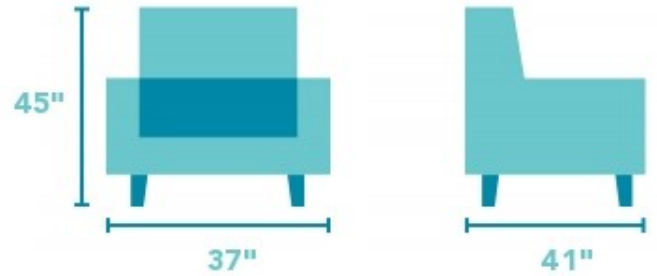

Magnus

FABRIC POWER RECLINER | 2888-50M

37"W x 41"D x 45"H
 20"SH x 20"SW x 21"SD x 27"AH
 Open Depth: 68"

Product Details

- Blue Steel Spring unit
- Attached back cushion
- Attached high-density seat cushion
- Close wall proximity allows you to open and recline in any position with the furniture positioned only six inches from the wall.
- Power mechanism allows you to smoothly recline to any position.
- Single USB port is included on the power control.
- Only available in select fabrics.

Crisp design unites with sought after comfort.

If your idea of ultimate relaxation involves lounging and reclining back to watch some TV, Magnus is the style for you. Its scale combined with plush pillow arms and channeled back cushions will make this your new favorite napping place. A smooth reclining mechanism lets you change angles effortlessly from an upright to a fully reclined position.