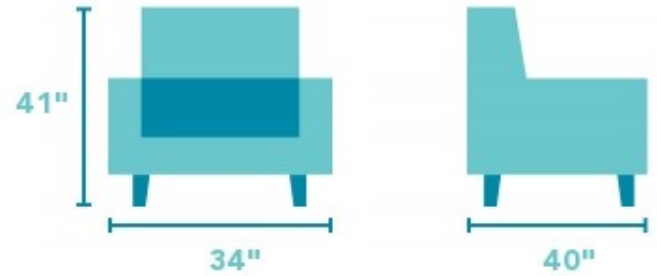

# Devon

FABRIC POWER ROCKING RECLINER WITHOUT  
NAIL HEAD TRIM | 2882-51M

34"W x 40"D x 41"H  
20"SH x 22"SW x 22"SD x 25"AH  
Open Depth: 65"

## Product Details

- Blue Steel Spring unit
- Attached back cushion
- Attached high-density seat cushion
- 12 in. wall clearance
- Power mechanism allows you to smoothly recline to any position with the touch of a button.
- Single USB port is included on the power button control.
- Safety locks prevent the recliner from rocking while reclining.
- Removable back allows for easy lifting and maneuvering through doorways.
- Only available in select fabrics.

## ***Tufting and puckered stitching displayed on a traditional style.***

Devon's profile includes puckered stitching and a tufted back, which provides contrast and style while delivering extreme comfort and relaxation. Feel content while you lean back and rest your feet on the fully padded footrest. Optional nailhead trim outlines the front of the arms adding flair to its traditional design. A power rocking reclining mechanism lets you rock and change angles effortlessly from an upright to a fully reclined position with the touch of a button.