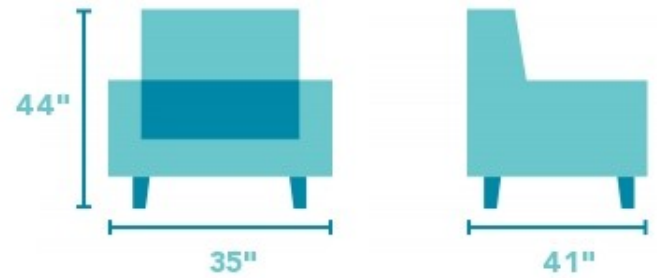

Cassidy

SWIVEL GLIDING RECLINER | 2850-53

35"W x 41"D x 44"H
 20"SH x 21"SW x 22"SD x 25"AH
 Open Depth: 69"

Modern sophistication mixed with traditional design.

Whether you prefer contemporary or classic, Cassidy mixes traditional design elements with modern comfort and function to match with any style. The traditional wings contoured with nailhead trim give this piece a bit of flair, and the sloped arm fronts and high divided tufted back provide extra comfort and style. Enjoy smoothly gliding back and forth or reclining from an upright to a fully reclined position.

Product Details

- Spring Unit: DualFlex
- Back Construction: Attached
- Seat Construction: Attached
- Seat Cushion: High-Density (HC)
- Optional Tailoring: Arm covers
- Standard Nailhead Trim: Black Nickel (D)
- Swivels a full 360 degrees
- Glides or reclines from any swivel position
- Swivels in all directions while reclined
- Safety locks prevent the recliner from gliding while reclining.
- Removable backs allow for easy lifting and maneuvering through doorways.
- Only available in select fabrics.
- Lower the footrest by applying pressure to it in a downward motion. Lowering the footrest with the handle can damage the recliner.