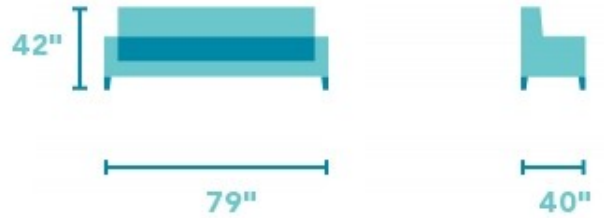

Marcus

FABRIC RECLINING SOFA | 2849-62

79"W x 40"D x 42"H
21"SH x 66"SW x 22"SD x 25"AH
Open Depth: 66"

Soft refinement highlighted by distinct details.

Marcus has everything you want in a reclining style. It features generously padded divided back cushions with comfortable padded arms, and deep bucket seats for extra relaxation. Its soft curves are accentuated by the padded back wings and highlighted with puckered stitching throughout the style. A smooth reclining mechanism lets you change angles effortlessly from an upright to a fully reclined position.