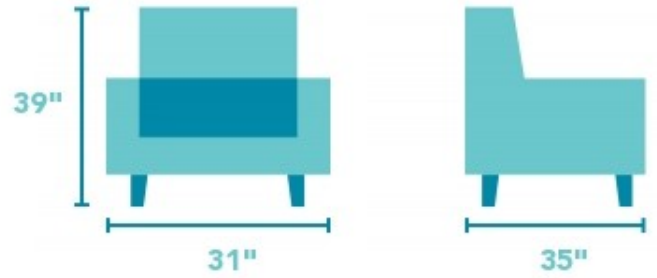

# Chip

FABRIC RECLINER | 2832-50

**31"W x 35"D x 39"H**  
**20"SH x 20"SW x 20"SD x 25"AH**  
**Open Depth: 63"**

### *Classic features in a simple frame.*

Chip offers extreme comfort in a simple, smartly scaled frame. Its overstuffed back cushions and high-density seat cushion begs you to sit down and stay awhile. This recliner is sure to be a great addition to your any living area with its traditional look and inviting design. Its smooth reclining mechanism lets you change angles effortlessly from an upright to a fully reclined position.