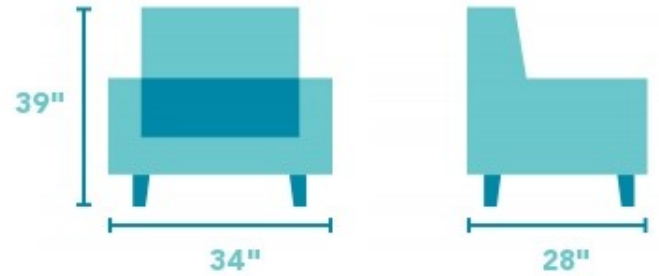

Belle

SWIVEL GLIDING RECLINER | 2830-53

34"W x 28"D x 39"H
19"SH x 20"SW x 28"SD
Open Depth: 63"

Product Details

- Spring Unit: DualFlex
- Back Construction: Attached
- Seat Construction: Attached
- Seat Cushion: High-Density (HC)
- Optional Tailoring: Arm covers
- Swivels a full 360 degrees.
- Glides or reclines from any swivel position.
- Swivels in all directions while reclined.
- Safety locks prevent the furniture from gliding while reclining.
- Removable backs allow for easy lifting and maneuvering through doorways.
- Only available in select fabrics.
- Lower the footrest by applying pressure to it in a downward motion. Lowering the footrest with the handle can damage the recliner.

Belle's contoured seating provides body-hugging, ultra comfort for everyday use. A fully padded footrest and divided back cushions add to Belle's luxury and appeal, and its sloped arms and rocking capabilities accentuate its sleek and modern design. Enjoy smoothly gliding back and forth or reclining from an upright to a fully reclined position. A power reclining mechanism lets you change angles effortlessly, and a power control allows you to independently adjust the headrest for custom relaxation.