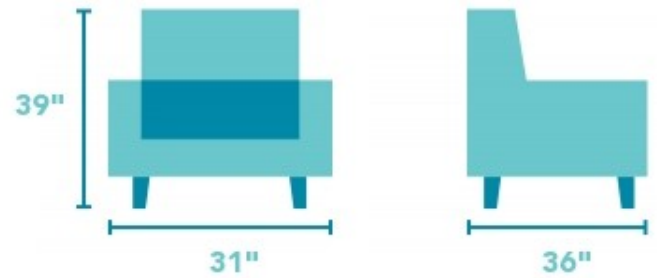

Kayla

POWER RECLINER | 2821-50M

31"W x 36"D x 39"H
20"SH x 21"SW x 18"SD x 24"AH
Open Depth: 61"

Comfort driven small-scale recliner.

The chic design of Kayla includes a straight arm with a tailored pad overlay and traditional wings along the back sides. The fully padded footrest and divided back cushions add exceptional comfort. Kayla's small scaling makes this recliner perfect for the petite customer. A power reclining mechanism lets you change angles effortlessly from an upright to a fully reclined position with the touch of a button.