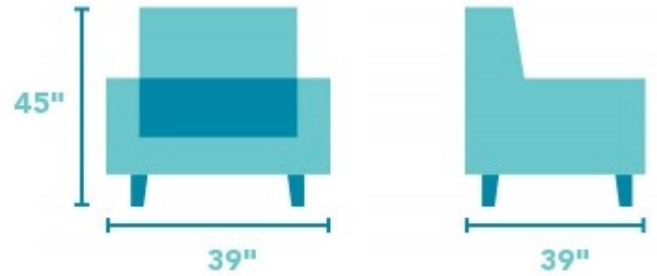

# Yukon

POWER RECLINER | 2209-500M

39"W x 39"D x 45"H  
20"SH x 20"SW x 23"SD x 25"AH  
Open Depth: 70"

***An eclectic combination of styling and comfort.***

Yukon features a triple pillow-back cushion providing extreme comfort. Adding to this comfort, you will find a soft arm pillow and fully padded footrest. All that's left is to sit back, relax, and recline to your favorite spot. A power reclining mechanism lets you change angles effortlessly from an upright to a fully reclined position with the touch of a button.