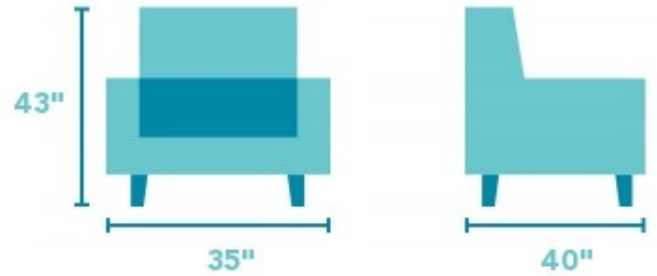

Orion

FABRIC LIFT RECLINER | 1903-55

35"W x 40"D x 43"H
 20"SH x 23"SW x 21"SD x 27"AH
 Open Depth: 70"

Product Details

- Blue Steel Spring unit
- Steel seat box
- Attached back cushion
- Attached gel-infused memory foam seat cushion
- 15 in. wall clearance
- Nine-button wired hand control on the right-hand side of the recliner includes two-user memory and allows for controlled transitioning between the recline and lift positions.
- Heavy-duty lay-flat mechanism will accommodate occupants weighing up to 400 pounds.
- Dual motor allows you to operate the back and footrest independently.
- Battery backup system will activate during a power failure. The backup system is powered by two 9V batteries (not included) that need to be installed into the external transformer.
- Removable back allows for easy lifting and maneuvering through doorways.

Classic look with tremendous comfort.

A square button-tufted back cushion and contoured arms give Orion its clean, traditional appearance. With a fully padded footrest and Visco Gel seat cushion, this lift recliner provides tremendous comfort for when you're watching TV or reading a book. Orion's medium scale and easy-to-use hand control make it an ideal piece for your home.