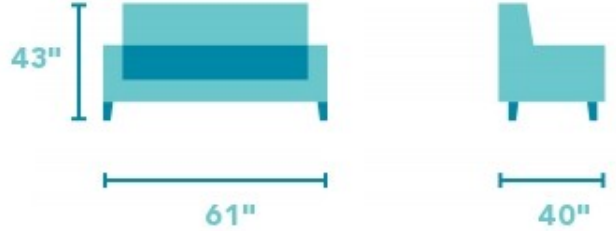

# Zelda

POWER RECLINING LOVESEAT WITH POWER HEADRESTS | 1772-60PH

61"W x 40"D x 43"H  
 19"SH x 44"SW x 22"SD x 25"AH  
 Open Depth: 70"

***Laid back profile equipped with power.***

Zelda's curved seating embraces you while the divided back cushions provide proper support for your lower back and neck. Contoured arms and picture-frame back wings add to Zelda's traditional styling. Heavy-thread stitching in a contrasting thread color catches your eye and those of your guests. A power reclining mechanism lets you change angles effortlessly from an upright to a fully reclined position with the touch of a button.

***Product Details***

- Spring Unit: DualFlex
- Back Construction: Attached
- Seat Construction: Attached
- Seat Cushion: High-Density (HC)
- Lay-flat mechanisms will accommodate occupants weighing up to 300 pounds.
- Extended footrests
- Removable backs allow for easy lifting and maneuvering through doorways.
- Power allows you to smoothly recline to any position, adjust the headrests, and adjust the lumbar supports.
- On styles with arms, a home feature returns the headrest, footrest, and lumbar support to their original positions.
- A single USB port is included on each power button control on styles with arms.
- Power to the USB port is activated only when the port is in use.