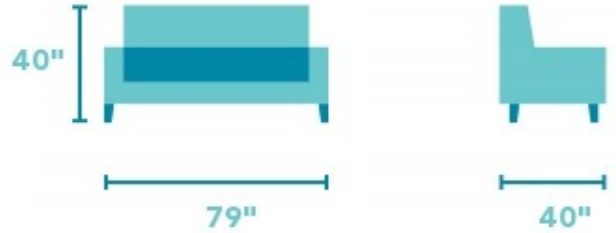

# Downtown

FABRIC POWER RECLINING LOVESEAT WITH CONSOLE AND POWER HEADRESTS | 1710.64PH

79"W x 40"D x 40"H  
20"SH x 44"SW x 22"SD x 26"AH  
Open Depth: 65"

### Casual comfort in an elegant design.

Take a seat flanked by pillow-padded arms adorned with large nailhead trim detailing. Automotive-inspired bucket seats provide sink-in comfort, and power reclining mechanism lets you change angles effortlessly from an upright to a fully reclined position, while a power button control allows you to independently adjust the headrest for custom relaxation. Downtown's relaxed refinement makes it a spot you'll return to again and again.