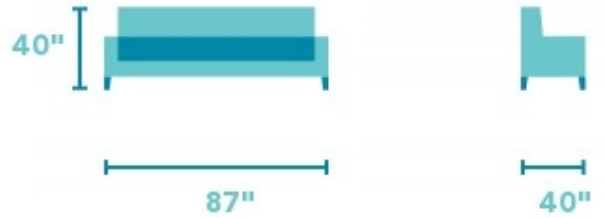

FLEXSTEEL

Downtown

POWER RECLINING SOFA WITH POWER HEADRESTS | 1710-62PH

87"W x 40"D x 40"H
20"SH x 66"SW x 22"SD x 26"AH
Open Depth: 66"

Casual comfort in an elegant design.

Take a seat flanked by pillow-padded arms adorned with large nailhead trim detailing. Automotive-inspired bucket seats provide sink-in comfort, and power reclining mechanism lets you change angles effortlessly from an upright to a fully reclined position, while a power button control allows you to independently adjust the headrest for custom relaxation. Downtown's relaxed refinement makes it a spot you'll return to again and again.