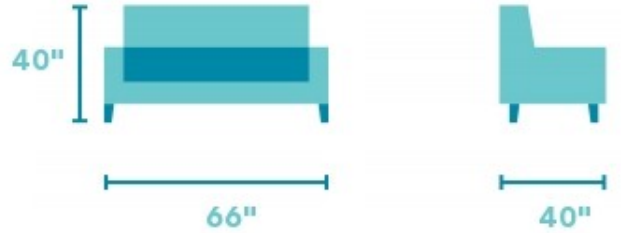

Downtown

FABRIC POWER RECLINING LOVESEAT WITH POWER HEADRESTS | 1710-60PH

66"W x 40"D x 40"H
20"SH x 45"SW x 22"SD x 26"AH
Open Depth: 65"

Casual comfort in an elegant design.

Take a seat flanked by pillow-padded arms adorned with large nailhead trim detailing. Automotive-inspired bucket seats provide sink-in comfort, and power reclining mechanism lets you change angles effortlessly from an upright to a fully reclined position, while a power button control allows you to independently adjust the headrest for custom relaxation. Downtown's relaxed refinement makes it a spot you'll return to again and again.