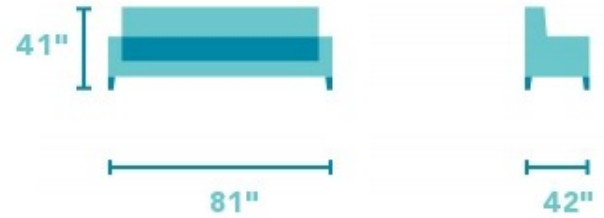

Asher

POWER RECLINING SOFA WITH POWER HEADRESTS |
1692-62PH

81"W x 42"D x 41"H
20"SH x 66"SW x 22"SD x 26"AH
Open Depth: 68"

Product Details

- Spring Unit: DualFlex
- Back Construction: Attached
- Seat Construction: Attached
- Seat Cushion: High-Density (HC)
- Each arm features a hidden pull-out cup holder.
- Removable backs allow for easy lifting and maneuvering through doorways.
- Leather may display subtle color variances from one piece of furniture to another as well as throughout a single piece of furniture.
- Power allows you to smoothly recline to any position and adjust the headrests.
- On styles with arms, a home feature returns the headrest and footrest to their original positions.
- A single USB port is included on each power button control on styles with arms.
- Power to the USB port is activated only when the port is in use.

Asher's slim arm panels will quickly catch your eye. The divided back cushion features deep button tufting on the bottom to add depth to the style and to provide extra pockets of comfort for sink-in reclining. Heavy-thread stitching highlights the architecture of this frame and hidden cup holders in will delight. A power reclining mechanism lets you change angles effortlessly from an upright to a fully reclined position with the touch of a button.