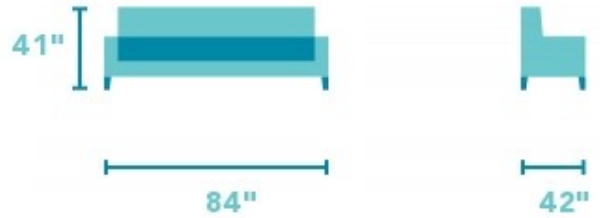

# Sienna

LEATHER POWER RECLINING SOFA WITH POWER HEADRESTS | 1675-62PH

84"W x 42"D x 41"H  
 20"SH x 65"SW x 22"SD x 25"AH  
 Open Depth: 68"

## Clean and casual appeal contoured with heavy-thread stitching.

Heavy-thread stitching contours Sienna's profile delivering a sharp and chic appeal. The outside arm wraps the armrest for a refined peekaboo effect and a divided back cushion complements the design of the divided footrest cushion. Even seating carries out Sienna's crisp lines for a clean and casual look. A power reclining mechanism lets you change angles effortlessly from an upright to a fully reclined position, and a dual power button allows you to independently adjust the headrest for custom relaxation.