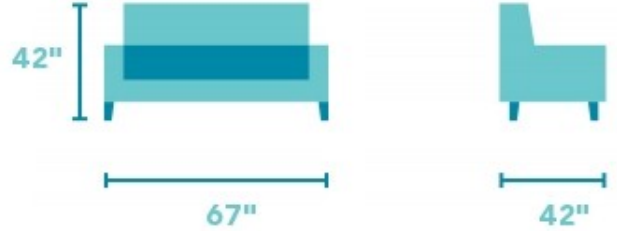

Fenwick

LEATHER POWER RECLINING LOVESEAT WITH POWER HEADRESTS | 1659-60PH

67"W x 42"D x 42"H
20"SH x 41"SW x 22"SD x 28"AH
Open Depth: 69"

Product Details

- Blue Steel Spring unit
- Attached back cushions
- Attached high-density seat cushions
- Close wall proximity allows you to open and recline in any position with the furniture positioned only six inches from the wall.
- Power mechanisms allow you to smoothly recline to any position with the touch of a button.
- Power headrest mechanism allows you to adjust the headrest with a touch of a button.
- Dual power buttons allow you to operate the reclining and headrest mechanisms independently.
- Single USB port is located at the center of each power button.
- Removable backs allow for easy lifting and maneuvering through doorways.
- Only available in select leathers.

Aesthetic appeal highlighted with cross-stitching detail.

Heavy-thread cross-stitching detail is highlighted throughout Fenwick's frame adding an aesthetically pleasing feature. A square arm is finished with a pad overlay creating a charming design while contoured seating, a divided back cushion, and a fully padded footrest combine on Fenwick to create long-lasting support. A power reclining mechanism lets you change angles effortlessly from an upright to a fully reclined position, and a dual power button allows you to independently adjust the headrest for custom relaxation.