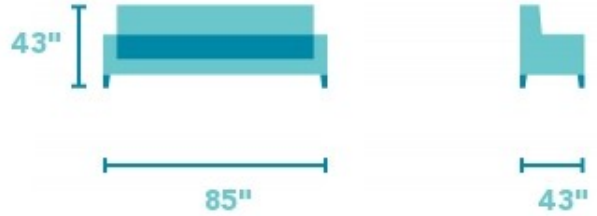

# Zoey

LEATHER POWER RECLINING SOFA WITH POWER HEADRESTS | 1653-62PH

85"W x 43"D x 43"H  
20"SH x 65"SW x 22"SD x 27"AH  
Open Depth: 67"

## Soft lines on a curvy silhouette.

Soft lines and curves of Zoey's silhouette are seen in the rounded back cushion and fully padded footrest. Padded overlays flare outward on the armrests for a clean, sculptural effect and a soft curve in the seating cradles you for optimal comfort. A power reclining mechanism lets you change angles effortlessly from an upright to a fully reclined position, and a dual power button allows you to independently adjust the headrest for custom relaxation.