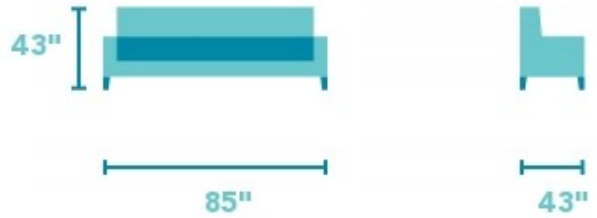

Zoey

LEATHER POWER RECLINING SOFA WITH POWER HEADRESTS | 1653-62PH

85"W x 43"D x 43"H
20"SH x 65"SW x 22"SD x 27"AH
Open Depth: 67"

Product Details

- Blue Steel Spring unit
- Attached back cushions
- Attached high-density seat cushions
- Close wall proximity allows you to open and recline in any position with the furniture positioned only six inches from the wall.
- Power mechanisms allow you to smoothly recline to any position with the touch of a button.
- Power headrest mechanism allows you to adjust the headrest with a touch of a button.
- Dual power buttons allow you to operate the reclining and headrest mechanisms independently.
- Single USB port is located at the center of each power button.
- Removable backs allow for easy lifting and maneuvering through doorways.
- Only available in select leathers.

Soft lines on a curvy silhouette.

Soft lines and curves of Zoey's silhouette are seen in the rounded back cushion and fully padded footrest. Padded overlays flare outward on the armrests for a clean, sculptural effect and a soft curve in the seating cradles you for optimal comfort. A power reclining mechanism lets you change angles effortlessly from an upright to a fully reclined position, and a dual power button allows you to independently adjust the headrest for custom relaxation.