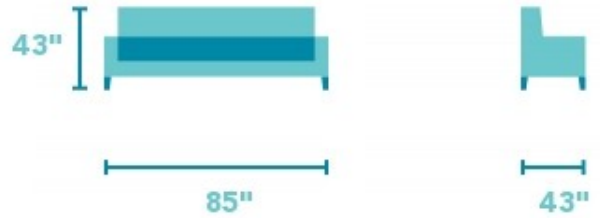

# Zoey

LEATHER POWER RECLINING SOFA | 1653-62P

85"W x 43"D x 43"H  
20"SH x 65"SW x 22"SD x 27"AH  
Open Depth: 67"

## Soft lines on a curvy silhouette.

Soft lines and curves of Zoey's silhouette are seen in the rounded back cushion and fully padded footrest. Padded overlays flare outward on the armrests for a clean, sculptural effect and a soft curve in the seating cradles you for optimal comfort. A power reclining mechanism lets you change angles effortlessly from an upright to a fully reclined position.