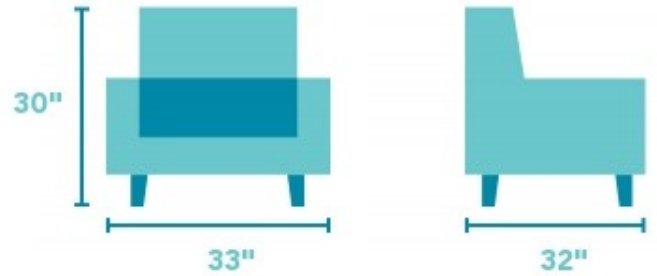

Willa

LEATHER SWIVEL CHAIR | 1621-11

33"W x 32"D x 30"H
19"SH x 30"SW x 22"SD

Product Details

- Blue Steel Spring unit
- Attached back cushion
- Attached luxury seat cushion
- Swivels a full 360 degrees
- Available for faster delivery in select leathers.
- Available in multiple custom-order leather colors.
- [Visit a Flexsteel retailer](#) for custom-order options and details. Allow 10 to 12 weeks for delivery on custom orders.

Casual barrel style on a contemporary frame.

Willa's contemporary barrel frame is outlined with welt cording and highlighted with vertical channeling in the back cushion. A curved front and seat cushion complete Willa's round form and its ability to swivel makes it an irresistibly fun, casual piece.