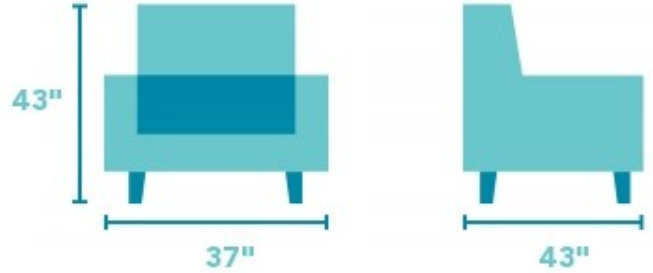

Dakota

POWER RECLINER WITH POWER HEADREST |
1586-50PH

37"W x 43"D x 43"H
19"SH x 20"SW x 22"SD x 25"AH
Open Depth: 72"

Product Details

- Spring Unit: DualFlex
- Back Construction: Attached
- Seat Construction: Attached
- Seat Cushion: High-Density (HC)
- A Lay-flat mechanisms will accommodate occupants weighing up to 300 pounds.
- This style features an extended footrest.
- Removable backs allow for easy lifting and maneuvering through doorways.
- Power allows you to smoothly recline to any position, adjust the headrests, and adjust the lumbar supports.
- A single USB port is included on each power button control.

Dakota's back and seat cushions feature a quilted pattern, traced with intersecting heavy-thread stitching. Not only does the quilting give Dakota its sophisticated appearance, but it also provides extra seating comfort for you and your guests. You'll want to sit back and relax for hours in this style. A power reclining mechanism lets you change angles effortlessly from an upright to a fully reclined position, and a power button control allows you to independently adjust the headrest for custom relaxation.