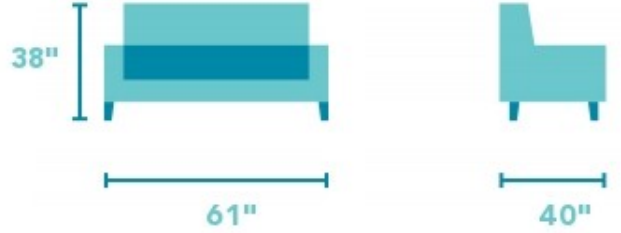

Maxfield

LOVESEAT | 1505-20

61"W x 40"D x 38"H
21"SH x 49"SW x 23"SD x 26"AH

Mature profile with eye-catching details.

Crisp tailoring and nail head trim enhance the classic look of the Maxfield. Designed for both style and comfort, the plush sit and welcoming back ensure hours of comfort. A place for reading the daily newspaper or enjoying a nice glass of wine with friends, the Maxfield is the perfect seating option for any situation.