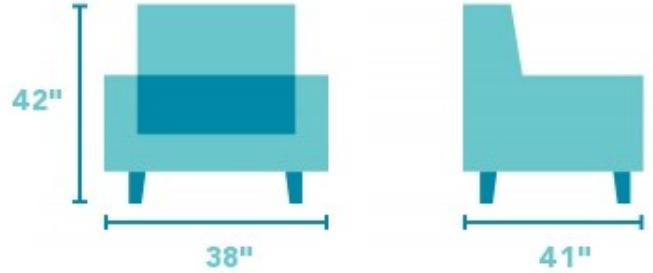

Paisley

LEATHER POWER RECLINER WITH POWER HEADREST | 1475-50PH

38"W x 41"D x 42"H
19"SH x 20"SW x 22"SD x 26"AH
Open Depth: 69"

Stylish details accentuate a generously padded frame.

Rolled arm pads and vertical heavy-thread stitching give Paisley its stylish appeal. Extended footrests and back cushions deliver extra support while you relax. Exaggerated back wings add another level of character to this piece. A power reclining mechanism lets you change angles effortlessly from an upright to a fully reclined position with the touch of a button.

Product Details

- Blue Steel Spring unit
- Attached back cushion
- Attached high-density seat cushion
- Power mechanisms allow you to smoothly recline to any position, adjust the headrest, and adjust the lumbar support.
- Three power buttons allow you to operate the reclining, headrest, and lumbar mechanisms independently. A single USB port is included on each power button control.
- Lay-flat mechanisms will accommodate occupants weighing up to 300 pounds.
- This style features an extended footrest.
- Removable backs allow for easy lifting and maneuvering through doorways.