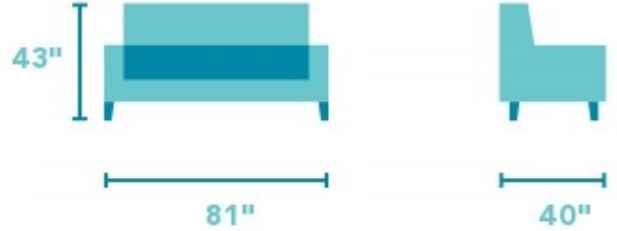

FLEXSTEEL

Elijah

POWER RECLINING LOVESEAT WITH CONSOLE & POWER HEADRESTS | 1465-64PH

81"W x 40"D x 43"H
19"SH x 43"SW x 22"SD x 26"AH
Open Depth: 72"

Product Details

- Spring Unit: DualFlex
- Back Construction: Attached
- Seat Construction: Attached
- Seat Cushion: High-Density (HC)
- Lay-flat mechanisms will accommodate occupants weighing up to 300 pounds.
- This console features two cup holders and a storage compartment.
- This style features extended footrests.
- Removable backs allow for easy lifting and maneuvering through doorways.
- Power allows you to smoothly recline to any position, adjust the headrests, and adjust the lumbar supports.
- A single USB port is included on each power button control on styles with arms.

Elijah accomplishes what many reclining styles cannot: comfort and fashion. Its extremely soft automotive-style bucket seats, extended footrests, and generously padded arms provide lasting comfort while the sleek shape and heavy-thread stitching exhibit stylish design. A power reclining mechanism lets you change angles effortlessly from an upright to a fully reclined position with the touch of a button.