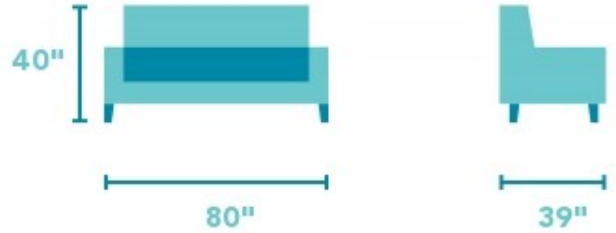

Evian

LEATHER POWER RECLINING LOVESEAT WITH
CONSOLE | 1447-604P

80"W x 39"D x 40"H

19"SH x 55"SW x 21"SD x 25"AH

A smooth profile styled for leisure.

Evian's contoured back cushions and soft pillow arms invite relaxation. The slim padded C-shaped arm wraps snugly around the seat and footrest. Heavy-thread stitching enhances the horizontal flow of this style's silhouette. A power reclining mechanism lets you change angles effortlessly from an upright to a fully reclined position with the touch of a button.