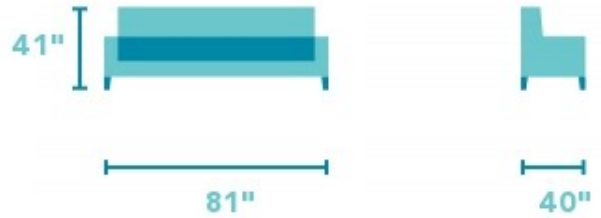

# Springfield

FABRIC POWER RECLINING SOFA WITH POWER HEADRESTS | 1418-62PH

81"W x 40"D x 41"H  
19"SH x 67"SW x 21"SD x 24"AH  
Open Depth: 70"