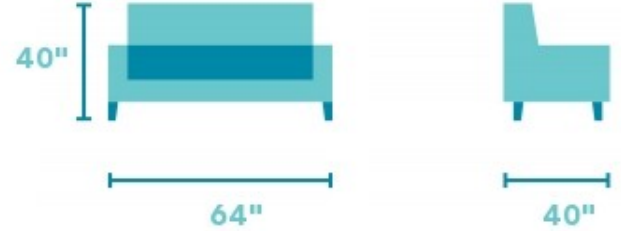

Walden

FABRIC RECLINING LOVESEAT | 1396-60

64"W x 40"D x 40"H
 20"SH x 47"SW x 22"SD x 23"AH
 Open Depth: 66"

Clean lines with rich embellishments.

Large silver nailhead trim and light heavy-thread stitching contrasts with the upholstery, making Walden a sharp style for traditional and modern homes alike. Overstuffed cushions and deep bucket seating provide your family and friends with the perfect place to relax while watching TV or just visiting together. A smooth reclining mechanism lets you change angles effortlessly from an upright to a fully reclined position.