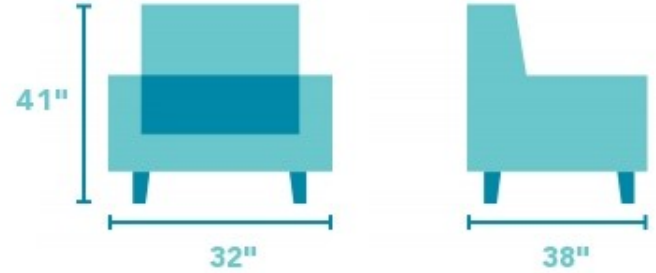

# Alden

FABRIC QUEEN POWER SWIVEL GLIDING RECLINER |  
1392-53PO

32"W x 38"D x 41"H  
21"SH x 21"SW x 22"SD x 25"AH

## Product Details

- Blue Steel Spring unit
- Attached back cushion
- Attached high-density seat cushion
- 8 in. wall clearance
- Adjustable headrest.
- Swivels a full 360 degrees.
- Glides or reclines from any swivel position.
- Swivels in all directions while reclined.
- Safety locks prevent the furniture from gliding while reclining.
- Power mechanism allows you to smoothly recline to any position with the touch of a button.
- Rechargeable battery pack.
- Removable back allows for easy lifting and maneuvering through doorways.
- Only available in shown wood finish.
- Only available in select fabrics.