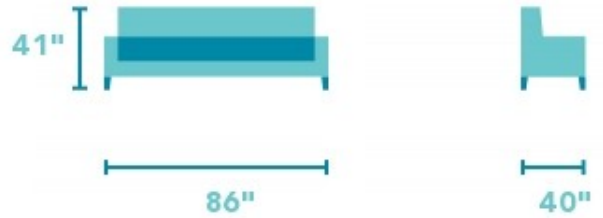

# Capitol

POWER RECLINING SOFA | 1311-62P

86"W x 40"D x 41"H  
20"SH x 63"SW x 22"SD x 26"AH

**Generous cushioning accented by nailhead trim.**

Sink in against the supportive double back cushion and rolled arms adorned with large nailhead trim detailing on Capitol. A power reclining mechanism lets you change angles effortlessly from an upright to a fully reclined position with the touch of a button.