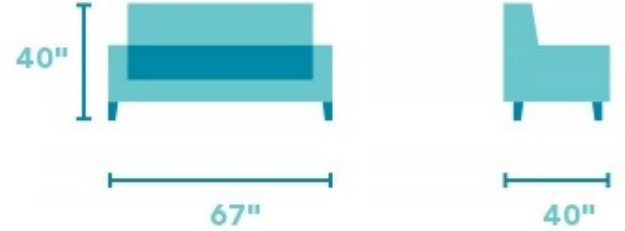

Woodstock

FABRIC RECLINING LOVESEAT | 1298-60

67"W x 40"D x 40"H
20"SH x 46"SW x 20"SD x 25"AH

Ample cushioning in a streamlined design.
Woodstock uses pad-over-chaise styling, which combines each footrest and seat as individual upholstered units, to support its smooth recline. Its pillow-topped arms offer soft spots to rest your arm or head. This well-tailored style is accented by deep grooves and heavy-thread stitching. A smooth reclining mechanism lets you change angles effortlessly from an upright to a fully reclined position.