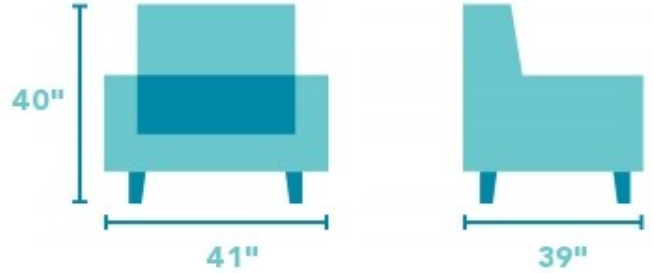

Hendrix

FABRIC RECLINER WITH POWER HEADREST |
1193-50PH

41"W x 39"D x 40"H
21"SH x 21"SW x 20"SD x 26"AH
Open Depth: 67"

Modular design with limitless function.

The appeal of the Hendrix Power Recliner comes from its curved subtle shapes and ruched detail on its pillow-padded arms. The sloping, contoured seat enhances the contemporary air of this style. A power reclining mechanism lets you change angles effortlessly from an upright to a fully reclined position, and a power button control allows you to independently adjust the headrest for custom relaxation.