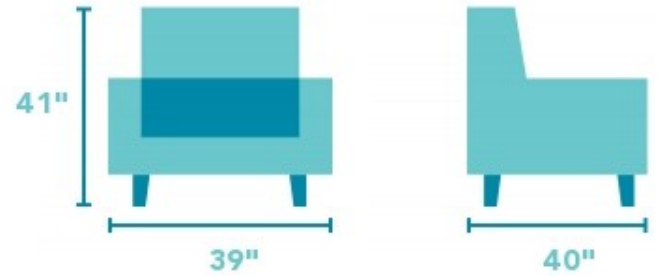

Hammond

LEATHER POWER GLIDING RECLINER | 1157-54P

39"W x 40"D x 41"H
 20"SH x 22"SW x 22"SD x 25"AH
 Open Depth: 66"

Streamlined style and laid-back comfort.

With a deep seat, high back, and sleek, rounded arms, Hammond boasts clean lines and an open feel that invites you in. A fitted cushioning style creates deep horizontal lines accented by vertical heavy-thread stitching details, and a divided back provides tremendous comfort. Enjoy smoothly gliding back and forth or reclining from an upright to a fully reclined position with the touch of a button.