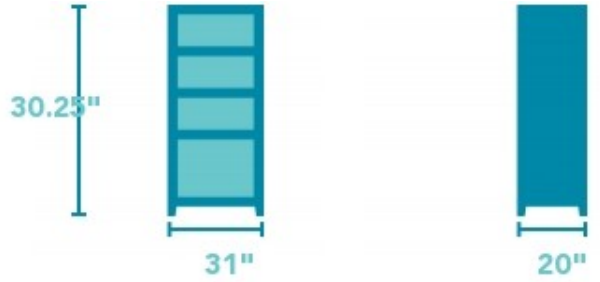

Homestead

SIDE PIER BASE | W1437-069B

31"W x 20"D x 30.25"H

Product Details

- Birch veneer construction in a subtle black rub-through finish
- Round metal hardware in a gunmetal finish
- One door compartment | 24H 29W 17D with two adjustable/removable shelves and wood veneer or glass door panel inserts (both included)
- Can be combined with the W1437-069T side pier top to create the W1437-069 Homestead side pier.