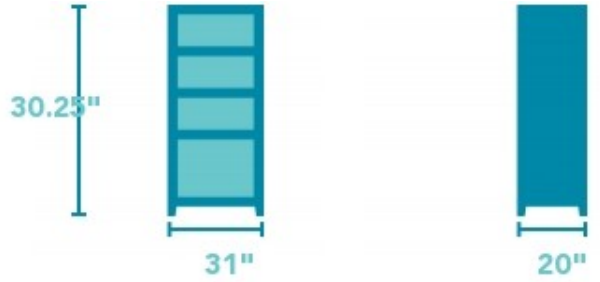

# Homestead

SIDE PIER BASE | W1437-069B

31"W x 20"D x 30.25"H

## Product Details

- Birch veneer construction in a subtle black rub-through finish
- Round metal hardware in a gunmetal finish
- One door compartment | 24H 29W 17D with two adjustable/removable shelves and wood veneer or glass door panel inserts (both included)
- Can be combined with the W1437-069T side pier top to create the W1437-069 Homestead side pier.