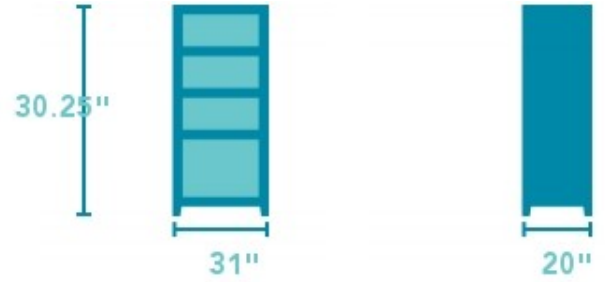

Homestead

SIDE PIER BASE | W1437-069B

31"W x 20"D x 30.25"H

Product Details

- Birch veneer construction in a subtle black rub-through finish
- Round metal hardware in a gunmetal finish
- One door compartment | 24H 29W 17D with two adjustable/removable shelves and wood veneer or glass door panel inserts (both included)
- Can be combined with the W1437-069T side pier top to create the W1437-069 Homestead side pier.

Birch veneer construction with contemporary architecture.

Fusing rustic and contemporary styles, Homestead is the perfect match to your décor no matter what design you're looking for. A subtle black rub-through finish is paired with hardware in a gunmetal finish for distinct character and charm, while customizable shelving provides always-needed storage space. Clean lines and birch veneer construction make it a perfect accent piece that can complement a variety of spaces. Mix and match this side pier base with other Homestead pieces to create the perfect configuration for your home.