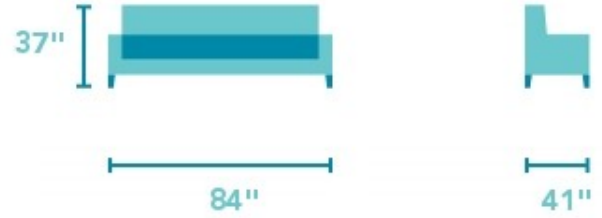

Sonora

FABRIC SOFA | 7944-31

84"W x 41"D x 37"H
21"SH x 75"SW x 22"SD x 27"AH

Product Details

- Blue Steel Spring unit
- Loose-pillow back cushions
- Reversible plush seat cushions (feather and extra-firm, high-resiliency cushions are also available)
- Cushion-ledge construction keeps the back cushions from sliding behind the seat cushions.
- Four square accent pillows with zipper closures and feather filling (custom options are available)
- Only available in shown Sonora wood finish
- Black Nickel nailhead trim (all nailhead trim options are available)