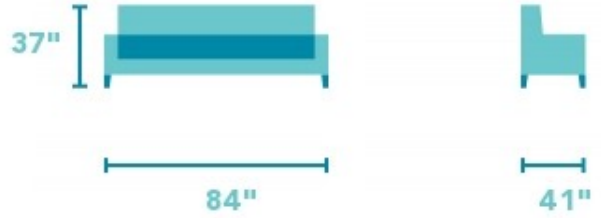

Sonora

FABRIC SOFA | 7944-31

84"W x 41"D x 37"H
21"SH x 75"SW x 22"SD x 27"AH

Product Details

- Blue Steel Spring unit
- Loose-pillow back cushions
- Reversible plush seat cushions (feather and extra-firm, high-resiliency cushions are also available)
- Cushion-ledge construction keeps the back cushions from sliding behind the seat cushions.
- Four square accent pillows with zipper closures and feather filling (custom options are available)
- Only available in shown Sonora wood finish
- Black Nickel nailhead trim (all nailhead trim options are available)