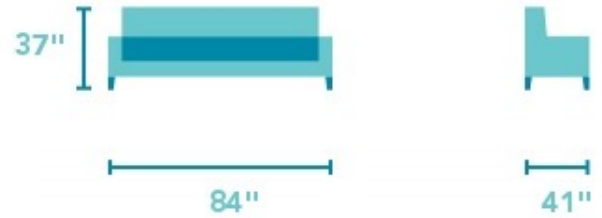

Sonora

FABRIC SOFA | 7944-31

84"W x 41"D x 37"H
21"SH x 75"SW x 22"SD x 27"AH

Product Details

- Blue Steel Spring unit
- Loose-pillow back cushions
- Reversible plush seat cushions (feather and extra-firm, high-resiliency cushions are also available)
- Cushion-ledge construction keeps the back cushions from sliding behind the seat cushions.
- Four square accent pillows with zipper closures and feather filling (custom options are available)
- Only available in shown Sonora wood finish
- Black Nickel nailhead trim (all nailhead trim options are available)