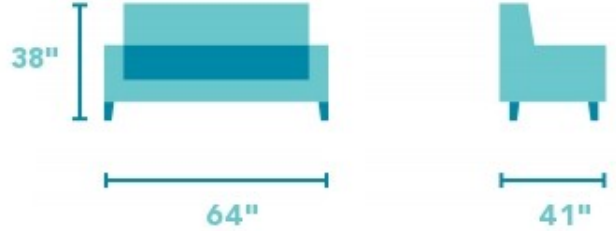

Coburn

FABRIC LOVESEAT WITH NAILHEAD TRIM | 7930-20

64"W x 41"D x 38"H
21"SH x 48"SW x 23"SD x 28"AH

Product Details

- Blue Steel Spring unit
- Attached back cushions
- Reversible plush seat cushions (extra-firm, high-resiliency cushions are also available)
- Three square accent pillows with zipper closures and feather filling (custom options are available)
- Valencia wood finish (all wood finish options are available)
- Copper nailhead trim (all nailhead trim options are available)