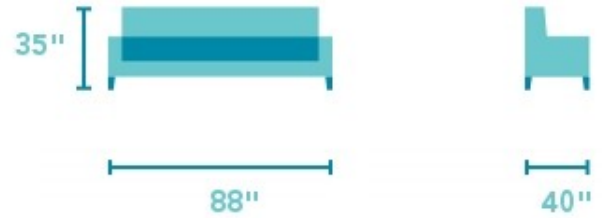

Gretchen

FABRIC SOFA | 7922-31

88"W x 40"D x 35"H
19"SH x 72"SW x 22"SD x 25"AH

Product Details

- Optional contrasting welt
- Blue Steel Spring unit
- Loose-pillow back cushions
- Reversible plush seat cushions (feather and extra-firm, high-resiliency cushions are also available)
- Cushion-ledge construction keeps the back cushions from sliding behind the seat cushions.
- Four square accent pillows with zipper closures and feather filling (custom options are available)
- Florentine wood finish (all wood finish options are available)

Modern frame with traditional features.

The modern frame and clean lines of Gretchen's profile is offset with traditional set-back curved arm pads that are highlighted with gathered stitching. Box back and seat cushions provide ample support and carry out Gretchen's clean appearance and exquisite appeal.