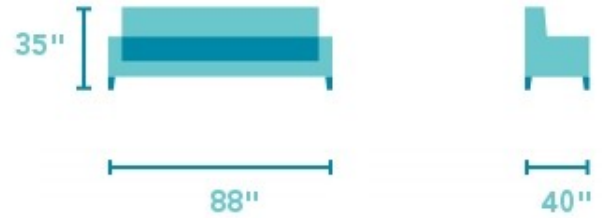

Gretchen

FABRIC SOFA | 7922-31

88\"W x 40\"D x 35\"H
19\"SH x 72\"SW x 22\"SD x 25\"AH

Product Details

- Optional contrasting welt
- Blue Steel Spring unit
- Loose-pillow back cushions
- Reversible plush seat cushions (feather and extra-firm, high-resiliency cushions are also available)
- Cushion-ledge construction keeps the back cushions from sliding behind the seat cushions.
- Four square accent pillows with zipper closures and feather filling (custom options are available)
- Florentine wood finish (all wood finish options are available)

Modern frame with traditional features.

The modern frame and clean lines of Gretchen's profile is offset with traditional set-back curved arm pads that are highlighted with gathered stitching. Box back and seat cushions provide ample support and carry out Gretchen's clean appearance and exquisite appeal.