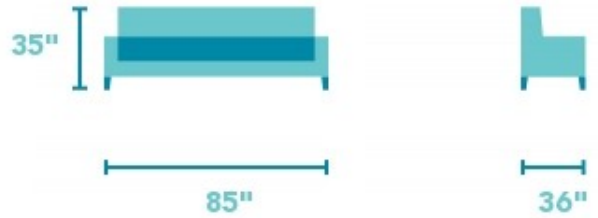

Jacqueline

FABRIC SOFA | 7916-31

85"W x 36"D x 35"H
21"SH x 69"SW x 22"SD x 25"AH

Product Details

- Optional contrasting welt
- Blue Steel Spring unit
- Attached back cushions
- Reversible plush seat cushions (extra-firm, high-resiliency cushions are also available)
- Four square accent pillows with zipper closures and feather filling (custom options are available)
- Florentine wood finish (all wood finish options are available)
- Patterned fabrics are not recommended on this style as tufting can cause distortion.