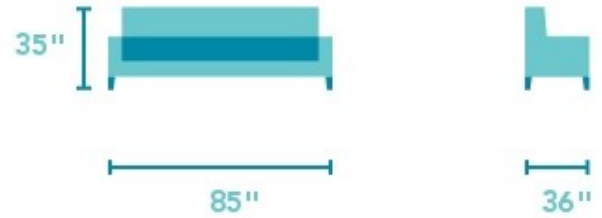

Jacqueline

FABRIC SOFA | 7916-31

85"W x 36"D x 35"H
21"SH x 69"SW x 22"SD x 25"AH

Product Details

- Optional contrasting welt
- Blue Steel Spring unit
- Attached back cushions
- Reversible plush seat cushions (extra-firm, high-resiliency cushions are also available)
- Four square accent pillows with zipper closures and feather filling (custom options are available)
- Florentine wood finish (all wood finish options are available)
- Patterned fabrics are not recommended on this style as tufting can cause distortion.