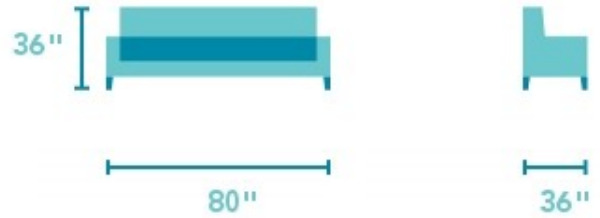

# Digby

FABRIC THREE-CUSHION SOFA | 5966-31

**80"W x 36"D x 36"H**  
**20"SH x 68"SW x 22"SD x 27"AH**

### *Refined looks in a simple frame.*

Slim tapered arms and a tightly padded back make Digby feel roomy even in smaller areas. Its exclamation-point arm is finished with a tall tapered leg to add visual height, and the tight back enhances the architectural feel of this style while offering surprising comfort.