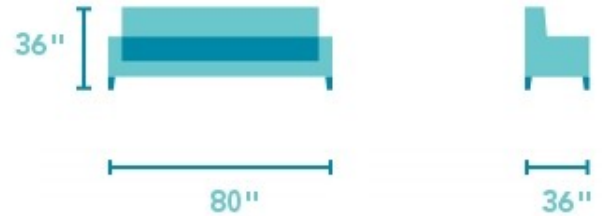

Digby

FABRIC THREE-CUSHION SOFA | 5966-31

80"W x 36"D x 36"H
20"SH x 68"SW x 22"SD x 27"AH

Refined looks in a simple frame.

Slim tapered arms and a tightly padded back make Digby feel roomy even in smaller areas. Its exclamation-point arm is finished with a tall tapered leg to add visual height, and the tight back enhances the architectural feel of this style while offering surprising comfort.