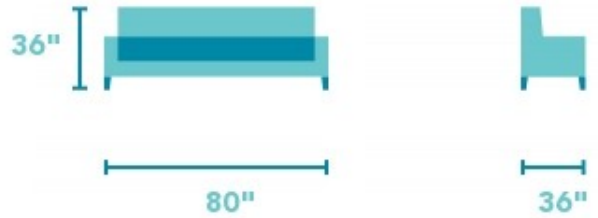

# Digby

FABRIC THREE-CUSHION SOFA | 5966-31

**80"W x 36"D x 36"H**  
**20"SH x 68"SW x 22"SD x 27"AH**

## *Refined looks in a simple frame.*

Slim tapered arms and a tightly padded back make Digby feel roomy even in smaller areas. Its exclamation-point arm is finished with a tall tapered leg to add visual height, and the tight back enhances the architectural feel of this style while offering surprising comfort.