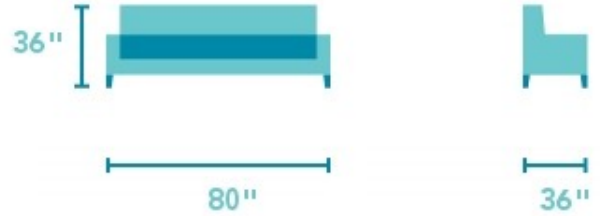

# Digby

FABRIC THREE-CUSHION SOFA | 5966-31

80"W x 36"D x 36"H  
20"SH x 68"SW x 22"SD x 27"AH

### *Refined looks in a simple frame.*

Slim tapered arms and a tightly padded back make Digby feel roomy even in smaller areas. Its exclamation-point arm is finished with a tall tapered leg to add visual height, and the tight back enhances the architectural feel of this style while offering surprising comfort.