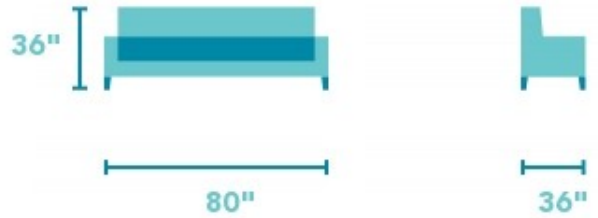

# Digby

FABRIC THREE-CUSHION SOFA | 5966-31

80"W x 36"D x 36"H  
20"SH x 68"SW x 22"SD x 27"AH

## *Refined looks in a simple frame.*

Slim tapered arms and a tightly padded back make Digby feel roomy even in smaller areas. Its exclamation-point arm is finished with a tall tapered leg to add visual height, and the tight back enhances the architectural feel of this style while offering surprising comfort.