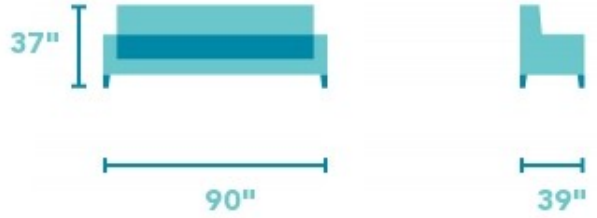

Pierce

FABRIC THREE-CUSHION SOFA | 5361-31

90"W x 39"D x 37"H
20"SH x 75"SW x 21"SD x 27"AH

Product Details

- Optional contrasting welt
- Blue Steel Spring unit
- Attached back cushions
- Reversible luxury seat cushions (plush and extra-firm, high-resiliency cushions are also available)
- Two square accent pillows with zipper closures and fiber filling (custom options are available)
- Florentine wood finish (all wood finish options are available)
- Careful tailoring of all fabrics reflects matching of all elements except outside back panels and welts.