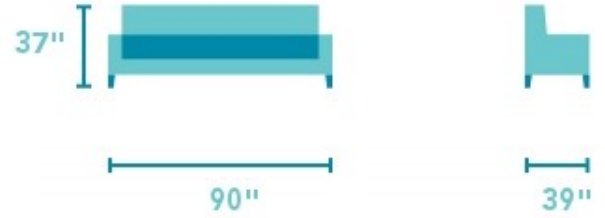

Pierce

FABRIC THREE-CUSHION SOFA | 5361-31

90"W x 39"D x 37"H
20"SH x 75"SW x 21"SD x 27"AH

Product Details

- Optional contrasting welt
- Blue Steel Spring unit
- Attached back cushions
- Reversible luxury seat cushions (plush and extra-firm, high-resiliency cushions are also available)
- Two square accent pillows with zipper closures and fiber filling (custom options are available)
- Florentine wood finish (all wood finish options are available)
- Careful tailoring of all fabrics reflects matching of all elements except outside back panels and welts.