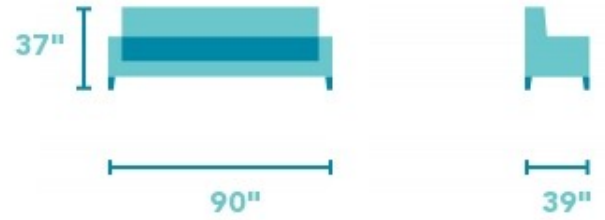

Pierce

FABRIC THREE-CUSHION SOFA | 5361-31

90"W x 39"D x 37"H
20"SH x 75"SW x 21"SD x 27"AH

Product Details

- Optional contrasting welt
- Blue Steel Spring unit
- Attached back cushions
- Reversible luxury seat cushions (plush and extra-firm, high-resiliency cushions are also available)
- Two square accent pillows with zipper closures and fiber filling (custom options are available)
- Florentine wood finish (all wood finish options are available)
- Careful tailoring of all fabrics reflects matching of all elements except outside back panels and welts.