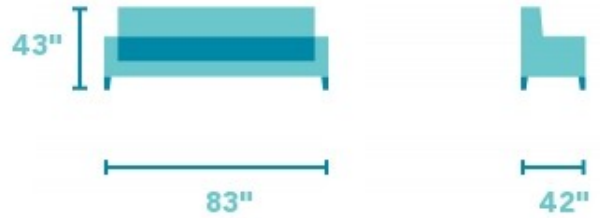

Huron

FABRIC POWER RECLINING SOFA | 4841-62M

83"W x 42"D x 43"H
 20"SH x 67"SW x 23"SD x 25"AH
 Open Depth: 68"

Large-scale comfort in a sleek design.

Huron is a large-scale style with a fully padded footrest and generously sloped arms with a sleek, yet soft, arm pad. A divided headrest cushion provides ultimate neck support when reading a book or watching television. A power reclining mechanism lets you change angles effortlessly from an upright to a fully reclined position with the touch of a button.