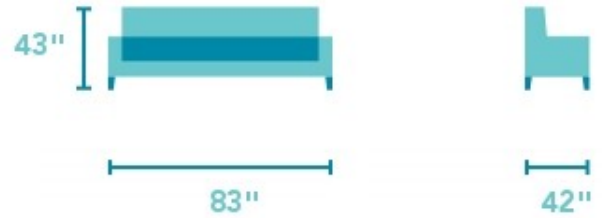

Huron

FABRIC POWER RECLINING SOFA | 4841-62M

83"W x 42"D x 43"H
 20"SH x 67"SW x 23"SD x 25"AH
 Open Depth: 68"

Large-scale comfort in a sleek design.

Huron is a large-scale style with a fully padded footrest and generously sloped arms with a sleek, yet soft, arm pad. A divided headrest cushion provides ultimate neck support when reading a book or watching television. A power reclining mechanism lets you change angles effortlessly from an upright to a fully reclined position with the touch of a button.