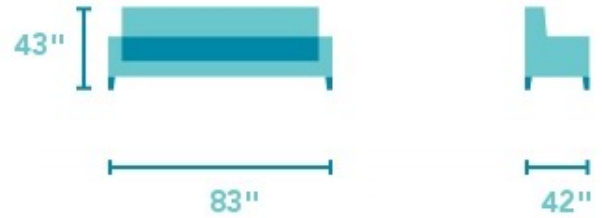

Huron

FABRIC POWER RECLINING SOFA | 4841-62M

83"W x 42"D x 43"H
20"SH x 67"SW x 23"SD x 25"AH
Open Depth: 68"

Large-scale comfort in a sleek design.

Huron is a large-scale style with a fully padded footrest and generously sloped arms with a sleek, yet soft, arm pad. A divided headrest cushion provides ultimate neck support when reading a book or watching television. A power reclining mechanism lets you change angles effortlessly from an upright to a fully reclined position with the touch of a button.