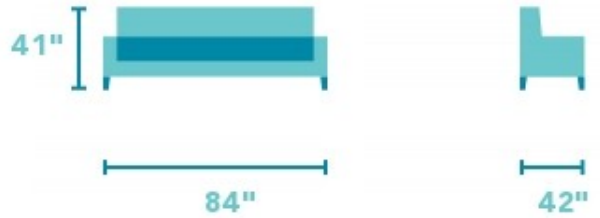

Sienna

LEATHER POWER RECLINING SOFA WITH POWER HEADRESTS | 1675-62PH

84"W x 42"D x 41"H
20"SH x 65"SW x 22"SD x 25"AH
Open Depth: 68"

Product Details

- Blue Steel Spring unit
- Attached back cushions
- Attached high-density seat cushions
- Close wall proximity allows you to open and recline in any position with the furniture positioned only six inches from the wall.
- Power mechanisms allow you to smoothly recline to any position with the touch of a button.
- Power headrest mechanism allows you to adjust the headrest with a touch of a button.
- Dual power buttons allow you to operate the reclining and headrest mechanisms independently.
- Single USB port is located at the center of each power button.
- Removable backs allow for easy lifting and maneuvering through doorways.
- Only available in select leathers.
- Leathers may display subtle color variances from one piece of furniture to another as well as throughout a single piece of furniture.

Clean and casual appeal contoured with heavy-thread stitching.

Heavy-thread stitching contours Sienna's profile delivering a sharp and chic appeal. The outside arm wraps the armrest for a refined peekaboo effect and a divided back cushion complements the design of the divided footrest cushion. Even seating carries out Sienna's crisp lines for a clean and casual look. A power reclining mechanism lets you change angles effortlessly from an upright to a fully reclined position, and a dual power button allows you to independently adjust the headrest for custom relaxation.