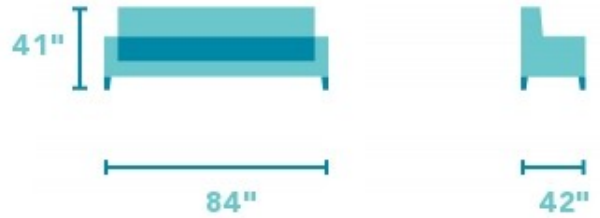

Sienna

LEATHER POWER RECLINING SOFA WITH POWER HEADRESTS | 1675-62PH

84"W x 42"D x 41"H
 20"SH x 65"SW x 22"SD x 25"AH
 Open Depth: 68"

Product Details

- Blue Steel Spring unit
- Attached back cushions
- Attached high-density seat cushions
- Close wall proximity allows you to open and recline in any position with the furniture positioned only six inches from the wall.
- Power mechanisms allow you to smoothly recline to any position with the touch of a button.
- Power headrest mechanism allows you to adjust the headrest with a touch of a button.
- Dual power buttons allow you to operate the reclining and headrest mechanisms independently.
- Single USB port is located at the center of each power button.
- Removable backs allow for easy lifting and maneuvering through doorways.
- Only available in select leathers.
- Leathers may display subtle color variances from one piece of furniture to another as well as throughout a single piece of furniture.

Clean and casual appeal contoured with heavy-thread stitching.

Heavy-thread stitching contours Sienna's profile delivering a sharp and chic appeal. The outside arm wraps the armrest for a refined peekaboo effect and a divided back cushion complements the design of the divided footrest cushion. Even seating carries out Sienna's crisp lines for a clean and casual look. A power reclining mechanism lets you change angles effortlessly from an upright to a fully reclined position, and a dual power button allows you to independently adjust the headrest for custom relaxation.