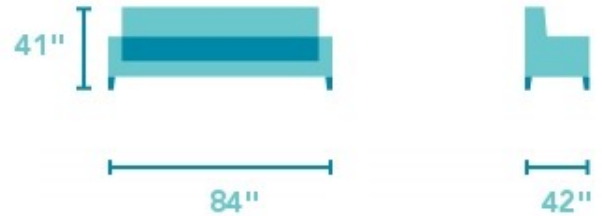

# Sienna

LEATHER POWER RECLINING SOFA WITH POWER HEADRESTS | 1675-62PH

84"W x 42"D x 41"H  
 20"SH x 65"SW x 22"SD x 25"AH  
 Open Depth: 68"

## Clean and casual appeal contoured with heavy-thread stitching.

Heavy-thread stitching contours Sienna's profile delivering a sharp and chic appeal. The outside arm wraps the armrest for a refined peekaboo effect and a divided back cushion complements the design of the divided footrest cushion. Even seating carries out Sienna's crisp lines for a clean and casual look. A power reclining mechanism lets you change angles effortlessly from an upright to a fully reclined position, and a dual power button allows you to independently adjust the headrest for custom relaxation.