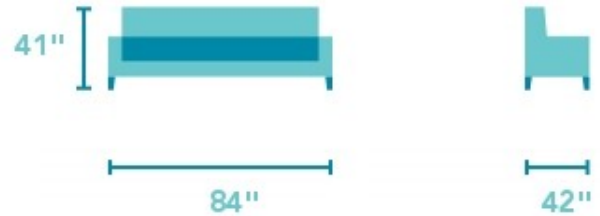

# Sienna

LEATHER POWER RECLINING SOFA WITH POWER HEADRESTS | 1675-62PH

84"W x 42"D x 41"H  
 20"SH x 65"SW x 22"SD x 25"AH  
 Open Depth: 68"

## *Clean and casual appeal contoured with heavy-thread stitching.*

Heavy-thread stitching contours Sienna's profile delivering a sharp and chic appeal. The outside arm wraps the armrest for a refined peekaboo effect and a divided back cushion complements the design of the divided footrest cushion. Even seating carries out Sienna's crisp lines for a clean and casual look. A power reclining mechanism lets you change angles effortlessly from an upright to a fully reclined position, and a dual power button allows you to independently adjust the headrest for custom relaxation.