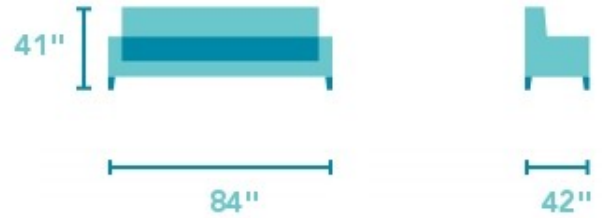

Sienna

LEATHER POWER RECLINING SOFA WITH POWER HEADRESTS | 1675-62PH

84"W x 42"D x 41"H
 20"SH x 65"SW x 22"SD x 25"AH
 Open Depth: 68"

Product Details

- Blue Steel Spring unit
- Attached back cushions
- Attached high-density seat cushions
- Close wall proximity allows you to open and recline in any position with the furniture positioned only six inches from the wall.
- Power mechanisms allow you to smoothly recline to any position with the touch of a button.
- Power headrest mechanism allows you to adjust the headrest with a touch of a button.
- Dual power buttons allow you to operate the reclining and headrest mechanisms independently.
- Single USB port is located at the center of each power button.
- Removable backs allow for easy lifting and maneuvering through doorways.
- Only available in select leathers.
- Leathers may display subtle color variances from one piece of furniture to another as well as throughout a single piece of furniture.

Clean and casual appeal contoured with heavy-thread stitching.

Heavy-thread stitching contours Sienna's profile delivering a sharp and chic appeal. The outside arm wraps the armrest for a refined peekaboo effect and a divided back cushion complements the design of the divided footrest cushion. Even seating carries out Sienna's crisp lines for a clean and casual look. A power reclining mechanism lets you change angles effortlessly from an upright to a fully reclined position, and a dual power button allows you to independently adjust the headrest for custom relaxation.