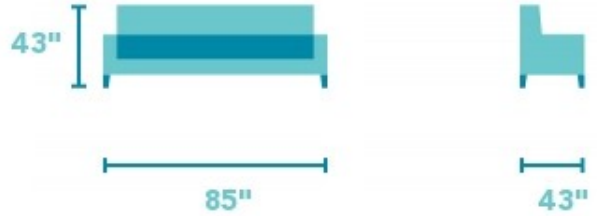

Zoey

LEATHER POWER RECLINING SOFA WITH POWER HEADRESTS | 1653-62PH

85"W x 43"D x 43"H
20"SH x 65"SW x 22"SD x 27"AH
Open Depth: 67"

Product Details

- Blue Steel Spring unit
- Attached back cushions
- Attached high-density seat cushions
- Close wall proximity allows you to open and recline in any position with the furniture positioned only six inches from the wall.
- Power mechanisms allow you to smoothly recline to any position with the touch of a button.
- Power headrest mechanism allows you to adjust the headrest with a touch of a button.
- Dual power buttons allow you to operate the reclining and headrest mechanisms independently.
- Single USB port is located at the center of each power button.
- Removable backs allow for easy lifting and maneuvering through doorways.
- Only available in select leathers.

Soft lines on a curvy silhouette.

Soft lines and curves of Zoey's silhouette are seen in the rounded back cushion and fully padded footrest. Padded overlays flare outward on the armrests for a clean, sculptural effect and a soft curve in the seating cradles you for optimal comfort. A power reclining mechanism lets you change angles effortlessly from an upright to a fully reclined position, and a dual power button allows you to independently adjust the headrest for custom relaxation.