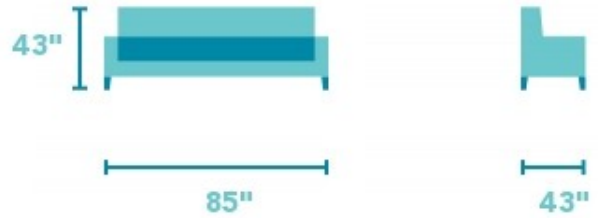

Zoey

LEATHER POWER RECLINING SOFA WITH POWER HEADRESTS | 1653-62PH

85"W x 43"D x 43"H
20"SH x 65"SW x 22"SD x 27"AH
Open Depth: 67"

Product Details

- Blue Steel Spring unit
- Attached back cushions
- Attached high-density seat cushions
- Close wall proximity allows you to open and recline in any position with the furniture positioned only six inches from the wall.
- Power mechanisms allow you to smoothly recline to any position with the touch of a button.
- Power headrest mechanism allows you to adjust the headrest with a touch of a button.
- Dual power buttons allow you to operate the reclining and headrest mechanisms independently.
- Single USB port is located at the center of each power button.
- Removable backs allow for easy lifting and maneuvering through doorways.
- Only available in select leathers.

Soft lines on a curvy silhouette.

Soft lines and curves of Zoey's silhouette are seen in the rounded back cushion and fully padded footrest. Padded overlays flare outward on the armrests for a clean, sculptural effect and a soft curve in the seating cradles you for optimal comfort. A power reclining mechanism lets you change angles effortlessly from an upright to a fully reclined position, and a dual power button allows you to independently adjust the headrest for custom relaxation.