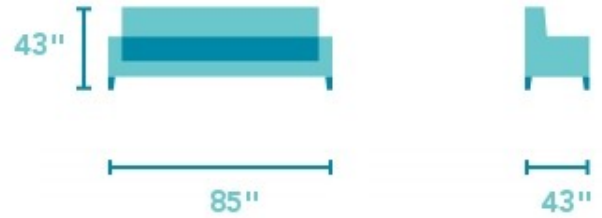

# Zoey

LEATHER POWER RECLINING SOFA WITH POWER HEADRESTS | 1653-62PH

85"W x 43"D x 43"H  
20"SH x 65"SW x 22"SD x 27"AH  
Open Depth: 67"

## Soft lines on a curvy silhouette.

Soft lines and curves of Zoey's silhouette are seen in the rounded back cushion and fully padded footrest. Padded overlays flare outward on the armrests for a clean, sculptural effect and a soft curve in the seating cradles you for optimal comfort. A power reclining mechanism lets you change angles effortlessly from an upright to a fully reclined position, and a dual power button allows you to independently adjust the headrest for custom relaxation.