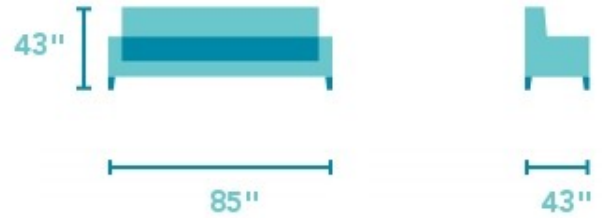

FLEXSTEEL

Zoey

LEATHER POWER RECLINING SOFA WITH POWER HEADRESTS | 1653-62PH

85"W x 43"D x 43"H
20"SH x 65"SW x 22"SD x 27"AH
Open Depth: 67"

Product Details

- Blue Steel Spring unit
- Attached back cushions
- Attached high-density seat cushions
- Close wall proximity allows you to open and recline in any position with the furniture positioned only six inches from the wall.
- Power mechanisms allow you to smoothly recline to any position with the touch of a button.
- Power headrest mechanism allows you to adjust the headrest with a touch of a button.
- Dual power buttons allow you to operate the reclining and headrest mechanisms independently.
- Single USB port is located at the center of each power button.
- Removable backs allow for easy lifting and maneuvering through doorways.
- Only available in select leathers.

Soft lines on a curvy silhouette.

Soft lines and curves of Zoey's silhouette are seen in the rounded back cushion and fully padded footrest. Padded overlays flare outward on the armrests for a clean, sculptural effect and a soft curve in the seating cradles you for optimal comfort. A power reclining mechanism lets you change angles effortlessly from an upright to a fully reclined position, and a dual power button allows you to independently adjust the headrest for custom relaxation.