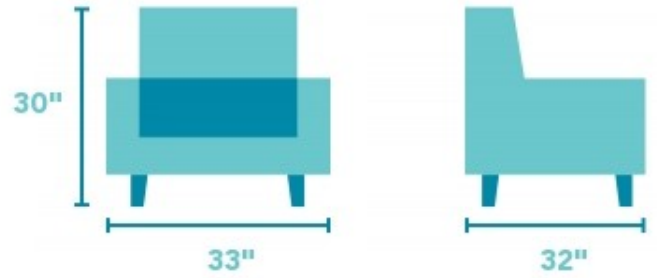

Willa

LEATHER SWIVEL CHAIR | 1621-11

33"W x 32"D x 30"H
19"SH x 30"SW x 22"SD

Product Details

- Blue Steel Spring unit
- Attached back cushion
- Attached luxury seat cushion
- Swivels a full 360 degrees
- Available for faster delivery in select leathers.
- Available in multiple custom-order leather colors.
- [Visit a Flexsteel retailer](#) for custom-order options and details. Allow 10 to 12 weeks for delivery on custom orders.

Casual barrel style on a contemporary frame.

Willa's contemporary barrel frame is outlined with welt cording and highlighted with vertical channeling in the back cushion. A curved front and seat cushion complete Willa's round form and its ability to swivel makes it an irresistibly fun, casual piece.