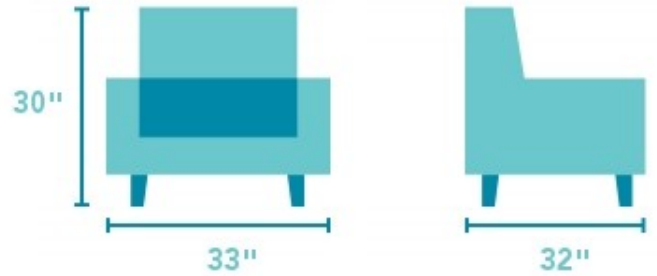

Willa

LEATHER SWIVEL CHAIR | 1621-11

33"W x 32"D x 30"H
19"SH x 30"SW x 22"SD

Product Details

- Blue Steel Spring unit
- Attached back cushion
- Attached luxury seat cushion
- Swivels a full 360 degrees
- Available for faster delivery in select leathers.
- Available in multiple custom-order leather colors.
- [Visit a Flexsteel retailer](#) for custom-order options and details. Allow 10 to 12 weeks for delivery on custom orders.

Casual barrel style on a contemporary frame.

Willa's contemporary barrel frame is outlined with welt cording and highlighted with vertical channeling in the back cushion. A curved front and seat cushion complete Willa's round form and its ability to swivel makes it an irresistibly fun, casual piece.