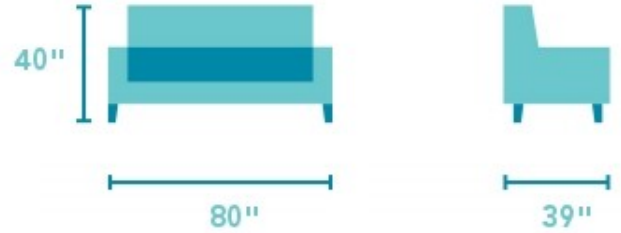

# Evian

LEATHER POWER RECLINING LOVESEAT WITH CONSOLE | 1447-604P

80"W x 39"D x 40"H  
19"SH x 55"SW x 21"SD x 25"AH

*A smooth profile styled for leisure.*

Evian's contoured back cushions and soft pillow arms invite relaxation. The slim padded C-shaped arm wraps snugly around the seat and footrest. Heavy-thread stitching enhances the horizontal flow of this style's silhouette. A power reclining mechanism lets you change angles effortlessly from an upright to a fully reclined position with the touch of a button.