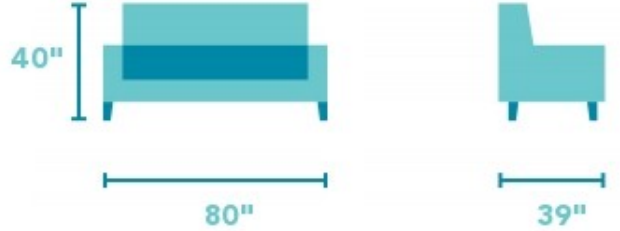

Evian

LEATHER POWER RECLINING LOVESEAT WITH CONSOLE | 1447-604P

80"W x 39"D x 40"H
19"SH x 55"SW x 21"SD x 25"AH

A smooth profile styled for leisure.

Evian's contoured back cushions and soft pillow arms invite relaxation. The slim padded C-shaped arm wraps snugly around the seat and footrest. Heavy-thread stitching enhances the horizontal flow of this style's silhouette. A power reclining mechanism lets you change angles effortlessly from an upright to a fully reclined position with the touch of a button.