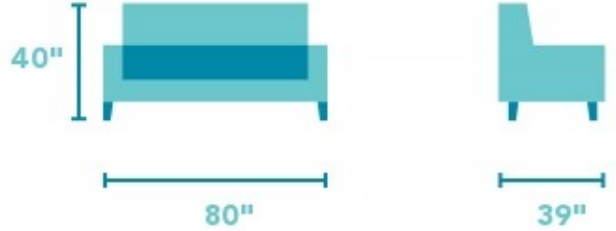

Evian

LEATHER POWER RECLINING LOVESEAT WITH CONSOLE | 1447-604P

80"W x 39"D x 40"H
19"SH x 55"SW x 21"SD x 25"AH

A smooth profile styled for leisure.

Evian's contoured back cushions and soft pillow arms invite relaxation. The slim padded C-shaped arm wraps snugly around the seat and footrest. Heavy-thread stitching enhances the horizontal flow of this style's silhouette. A power reclining mechanism lets you change angles effortlessly from an upright to a fully reclined position with the touch of a button.