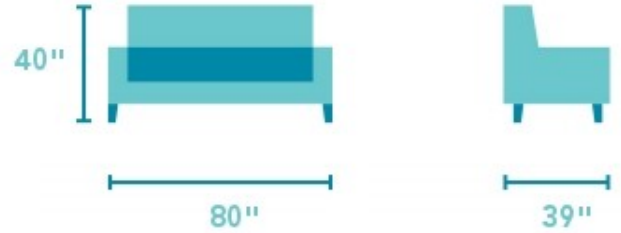

Evian

LEATHER POWER RECLINING LOVESEAT WITH CONSOLE | 1447-604P

80"W x 39"D x 40"H
19"SH x 55"SW x 21"SD x 25"AH

A smooth profile styled for leisure.

Evian's contoured back cushions and soft pillow arms invite relaxation. The slim padded C-shaped arm wraps snugly around the seat and footrest. Heavy-thread stitching enhances the horizontal flow of this style's silhouette. A power reclining mechanism lets you change angles effortlessly from an upright to a fully reclined position with the touch of a button.