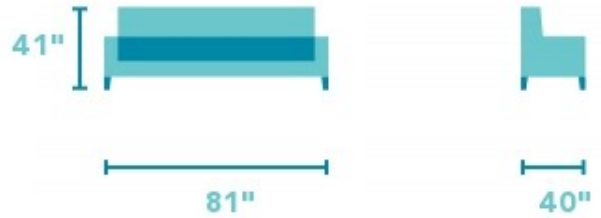

Springfield

FABRIC POWER RECLINING SOFA WITH POWER HEADRESTS | 1418-62PH

81"W x 40"D x 41"H
19"SH x 67"SW x 21"SD x 24"AH
Open Depth: 70"

Product Details

- Blue Steel Spring unit
- Attached back cushions
- Attached high-density seat cushions
- Close wall proximity allows you to open and recline in any position with the furniture positioned only six inches from the wall.
- Extra heavy-duty lay-flat mechanism will accommodate occupants weighing up to 350 pounds.
- Power mechanisms allow you to smoothly recline to any position with the touch of a button.
- Power headrest mechanism allows you to adjust the headrest with a touch of a button.
- Dual power buttons allow you to operate the reclining and headrest mechanisms independently.
- Single USB port is located at the center of each power button.
- Removable backs allow for easy lifting and maneuvering through doorways.
- Only available in shown nailhead trim.
- Only available in select fabrics.

Nailhead trim contours a modern frame.

Springfield features spaced nailhead trim, which contours its modern frame from the top of the back wings seamlessly down to the bottom of the arm fronts. Contoured seating and fully padded footrests beckon you to relax while Springfield's lay-flat mechanism allows you to fully unwind. A power reclining mechanism lets you change angles effortlessly from an upright to a fully reclined position, and a dual power button allows you to independently adjust the headrest for custom relaxation.