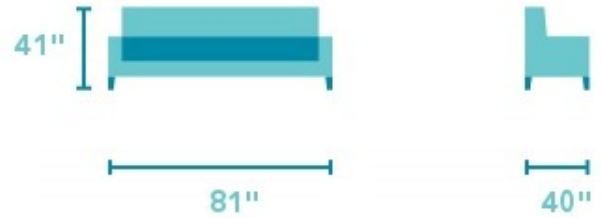

Springfield

FABRIC POWER RECLINING SOFA WITH POWER HEADRESTS | 1418-62PH

81"W x 40"D x 41"H
19"SH x 67"SW x 21"SD x 24"AH
Open Depth: 70"

Product Details

- Blue Steel Spring unit
- Attached back cushions
- Attached high-density seat cushions
- Close wall proximity allows you to open and recline in any position with the furniture positioned only six inches from the wall.
- Extra heavy-duty lay-flat mechanism will accommodate occupants weighing up to 350 pounds.
- Power mechanisms allow you to smoothly recline to any position with the touch of a button.
- Power headrest mechanism allows you to adjust the headrest with a touch of a button.
- Dual power buttons allow you to operate the reclining and headrest mechanisms independently.
- Single USB port is located at the center of each power button.
- Removable backs allow for easy lifting and maneuvering through doorways.
- Only available in shown nailhead trim.
- Only available in select fabrics.

Nailhead trim contours a modern frame.

Springfield features spaced nailhead trim, which contours its modern frame from the top of the back wings seamlessly down to the bottom of the arm fronts. Contoured seating and fully padded footrests beckon you to relax while Springfield's lay-flat mechanism allows you to fully unwind. A power reclining mechanism lets you change angles effortlessly from an upright to a fully reclined position, and a dual power button allows you to independently adjust the headrest for custom relaxation.